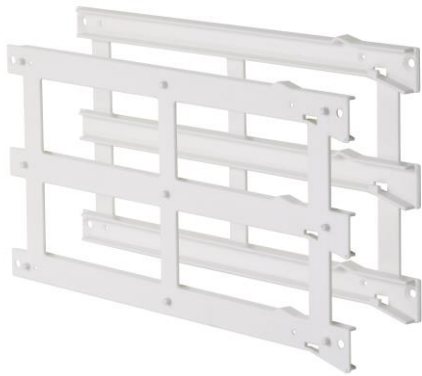

## Glide & Tilt Structural Tray Runner System

### Runner Types

CE 0002 Triple Runner Clear with pegs

CE 0002S Single Runner beige with pegs

CE 0003 Light Grey Triple Runner with flange  
CE 0004 Dark Grey Triple Runner with flange  
CE 0005 White Triple Runner with flange

CE 0003S Light Grey Single Runner with flange  
CE 0004S Dark Grey Single Runner with flange  
CE 0005S White Single Runner with flange