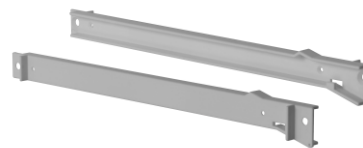

## Glide & Tilt Structural Tray Runner System

### Runner Types

CE 0002 Triple Runner Clear with pegs

CE 0002S Single Runner beige with pegs

CE 0003 Light Grey Triple Runner with flange  
CE 0004 Dark Grey Triple Runner with flange  
CE 0005 White Triple Runner with flange

CE 0003S Light Grey Single Runner with flange  
CE 0004S Dark Grey Single Runner with flange  
CE 0005S White Single Runner with flange